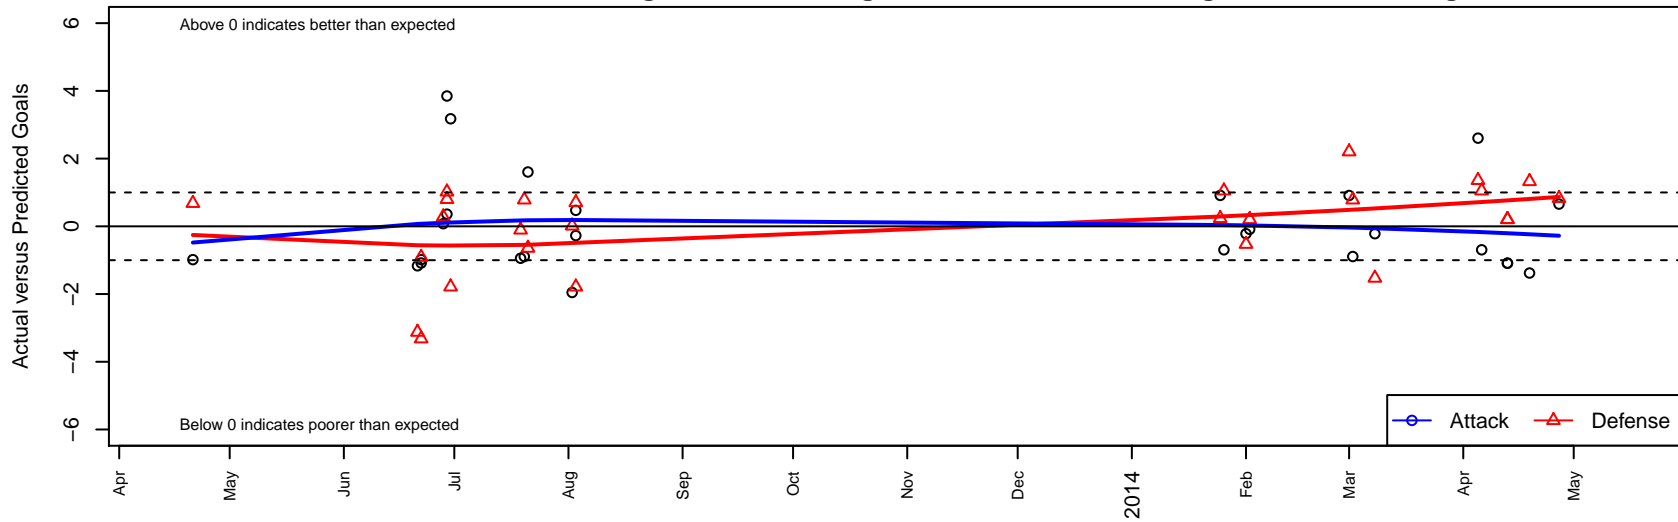

Eastside Timbers Black B98
Dots are actual minus expected GF (blue circles) and GA (red triangles).
Blue line is smoothed change in attack strength. Red is smoothed change in defense strength.